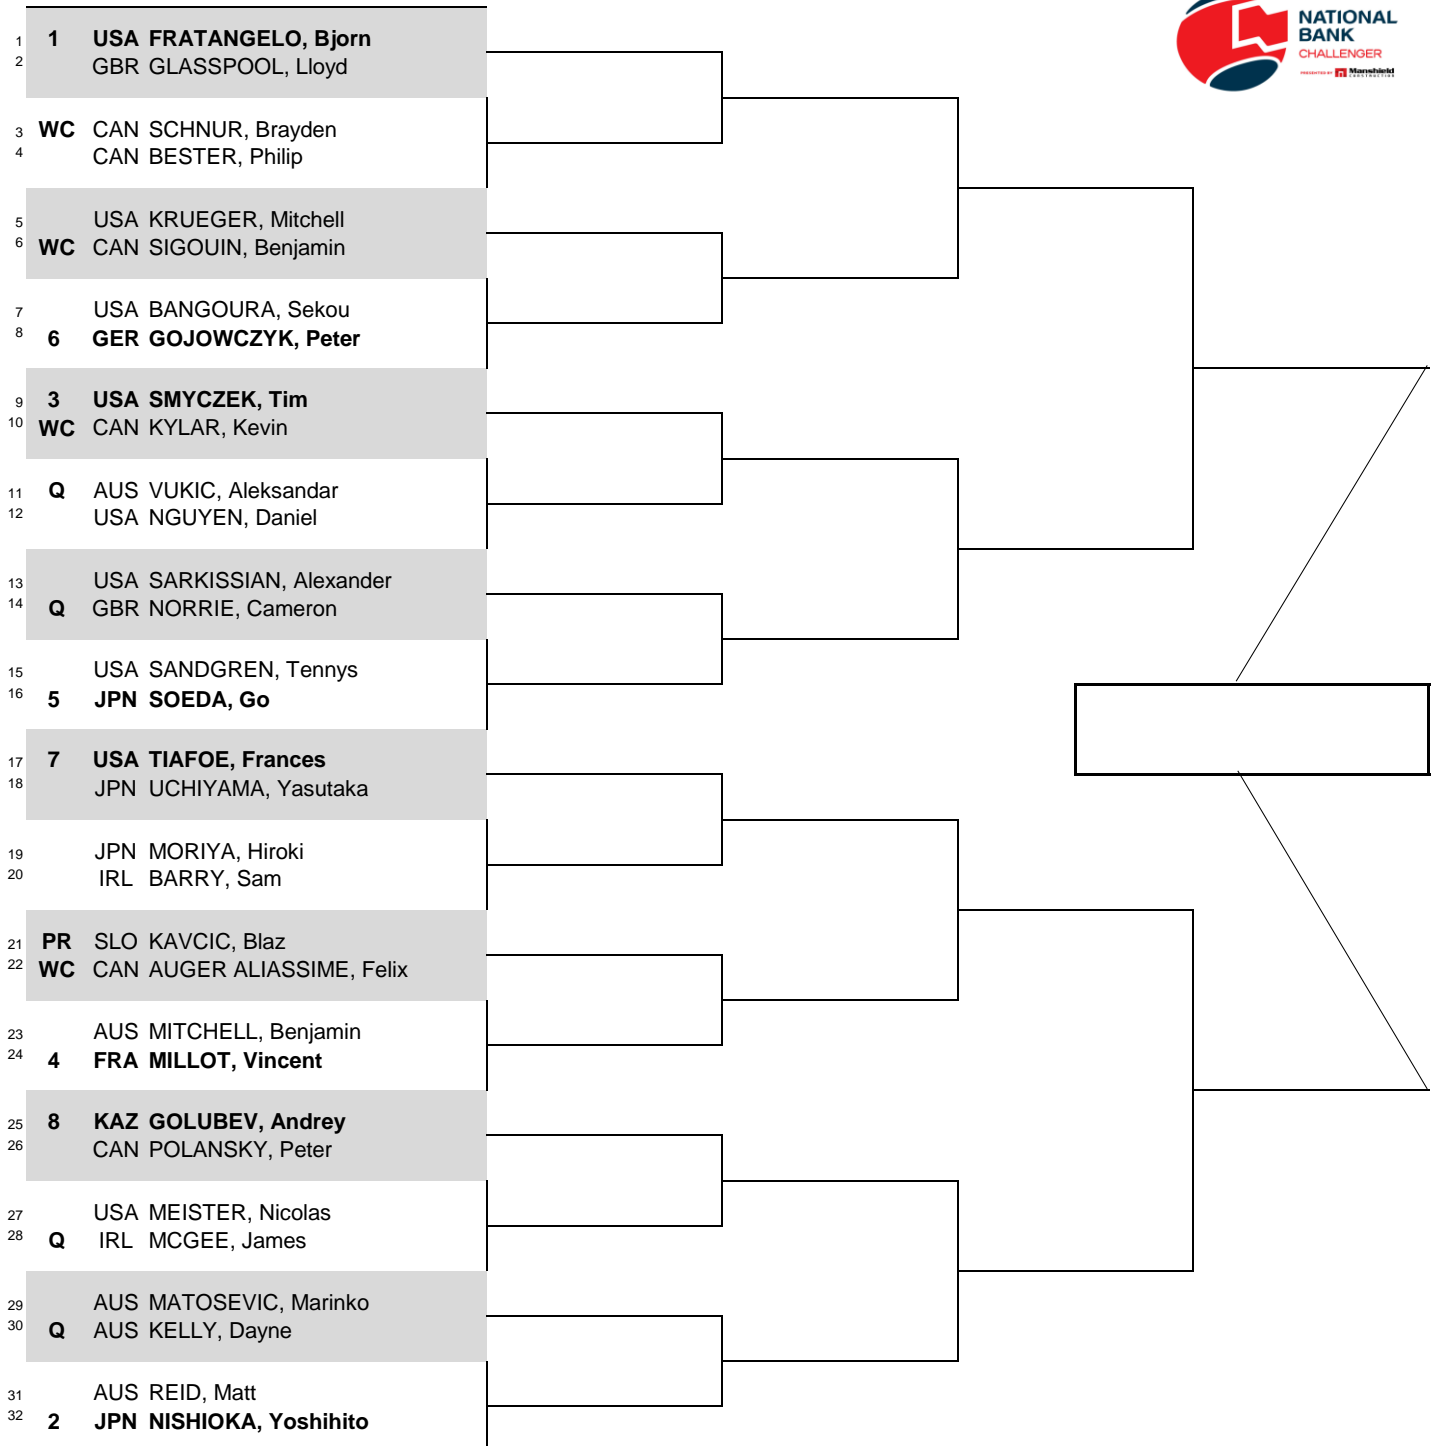

# Winnipeg National Bank Challenger

CITY, COUNTRY  
Winnipeg, Canada

TOURNAMENT DATES  
11 - 17 July 2016

SURFACE  
Hard, Plexipave

TOTAL FINANCIAL COMMITMENT  
\$75,000

STATUS NAT **MAIN DRAW SINGLES**

ATP, Inc. © Copyright 2014

SEEDED PLAYERS	RANK	PRIZE MONEY	POINTS	ALTERNATES / LUCKY LOSERS	RETIREMENTS/WALKOVERS
1 FRATANGELO, Bjorn	112	WINNER	\$10,800	90	
2 NISHIOKA, Yoshihito	122	FINALIST	\$6,360	55	
3 SMYCZEK, Tim	125	SEMI-FINALIST	\$3,765	33	
4 MILLOT, Vincent	137	QUARTER-FINALIST	\$2,190	17	
5 SOEDA, Go	156	SECOND ROUND	\$1,290	8	
6 GOJOWCZYK, Peter	157	FIRST ROUND	\$780	0	
7 TIAFOE, Frances	167	FOLLOW LIVE SCORING AT			
8 GOLUBEV, Andrey	208	www.ATPWorldTour.com			
LAST DIRECT ACCEPTANCE		Peter Polansky - 356		CHALLENGER SUPERVISOR William Coffey	