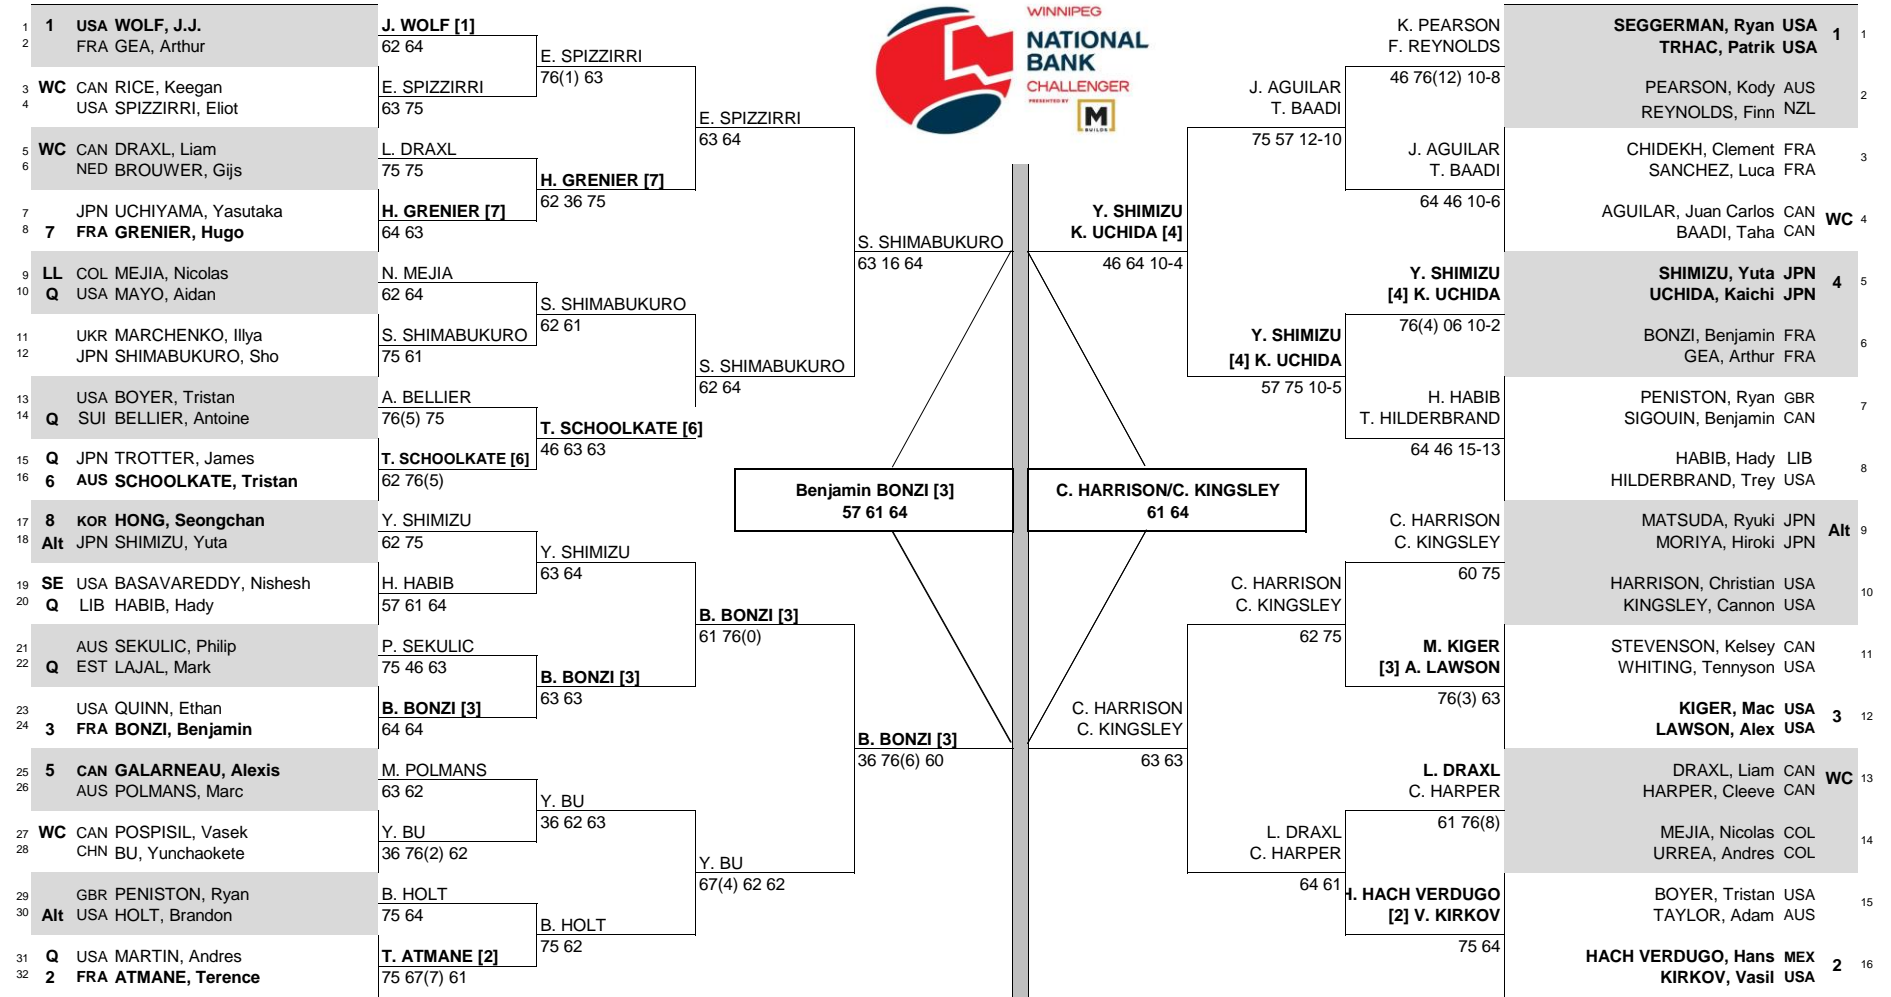

STATUS	NAT	MAIN DRAW SINGLES				MAIN DRAW DOUBLES				NAT.	STATUS
--------	-----	-------------------	--	--	--	-------------------	--	--	--	------	--------

ATP, Inc. © Copyright 2019

SEEDED PLAYERS					SEEDED TEAMS														
RANK	PRIZE MONEY	POINTS	ALTERNATES/LUCKY LOSERS	WITHDRAWALS	RETIREMENTS/WALKOVERS	RANK	PRIZE MONEY (PER TEAM)	POINTS	ALTERNATES	RETIREMENTS/W.O.									
1	WOLF, J.J.	115	WINNER	\$11,200	75	N. Mejia (LL)					1	SEGGERMAN, Ryan / TRHAC, Patrik	199	WINNER	\$4,665	75	R. Matsuda / H. Moriya		
2	ATMANE, Terence	131	FINALIST	\$6,575	44	B. Holt (Alt)					2	HACH VERDUGO, Hans / KIRKOV, Vasil	298	FINALIST	\$2,700	50			
3	BONZI, Benjamin	150	SEMI-FINALIST	\$3,900	22	Y. Shimizu (Alt)					3	KIGER, Mac / LAWSON, Alex	411	SEMI-FINALIST	\$1,630	30			
4	KYRSON, Patrik	167	QUARTER-FINALIST	\$2,270	12						4	SHIMIZU, Yuta / UCHIDA, Kaichi	462	QUARTER-FINALIST	\$950	16	WITHDRAWALS		
5	GALARNEAU, Alexis	169	SECOND ROUND	\$1,350	6									FIRST ROUND	\$550	0	H. Grenier (Hamstring)		
6	SCHOOLKATE, Tristan	176	FIRST ROUND	\$800	0														
7	GRENIER, Hugo	183																	
8	HONG, Seongchan	184																	

FOLLOW LIVE SCORING AT www.ATPTour.com

LAST DIRECT ACCEPTANCE

SEKULIC - 240

ATP SUPERVISOR

Anne Bees

LAST DIRECT ACCEPTANCE

Adv 530 / On Site 563